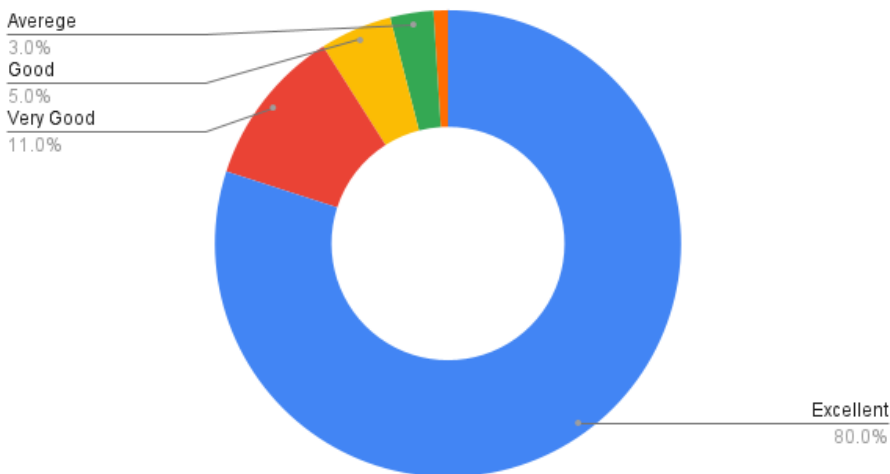

The reading material presented in an interesting way