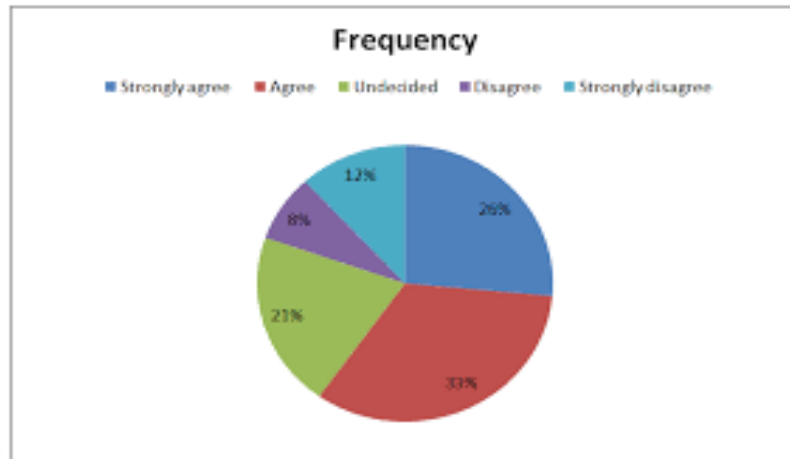

I/C PRINCIPAL
Chandrabhan Sharma College
of Arts, Science & Commerce
Powai-Vihar, Powai, Mumbai - 400 076
Tel. 25704526 / 25704530