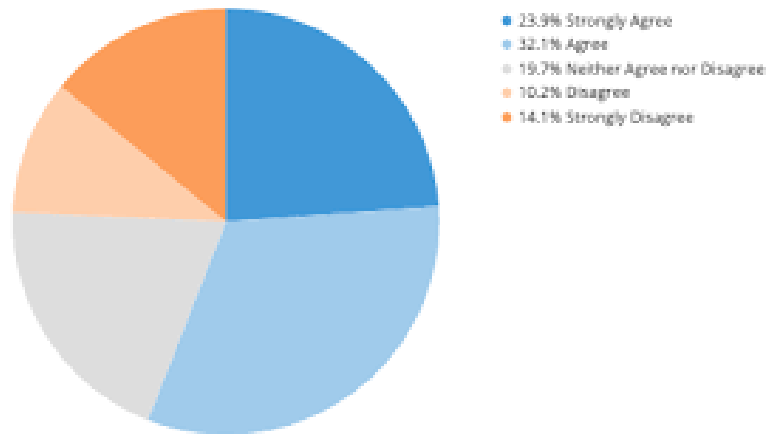

5. The information presented was relevant and useful?

I/C PRINCIPAL
Chandrabhan Sharma College
of Arts, Science & Commerce
Powai-Vihar, Powai, Mumbai - 400 076
Tel. 25704526 / 25704530