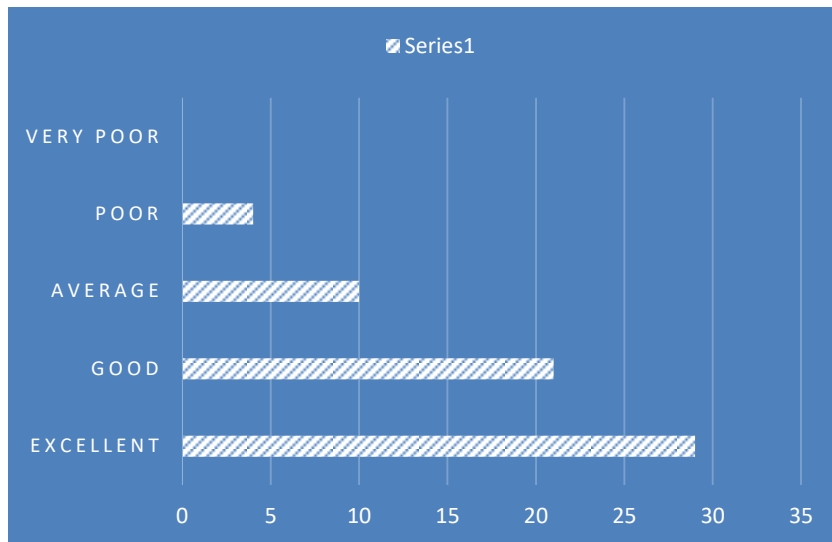

7. The length of the Certificate Programme was appropriate

I/C PRINCIPAL
Chandrabhan Sharma College
of Arts, Science & Commerce
Powai-Vihar, Powai, Mumbai - 400 076
Tel. 25704526 / 25704530