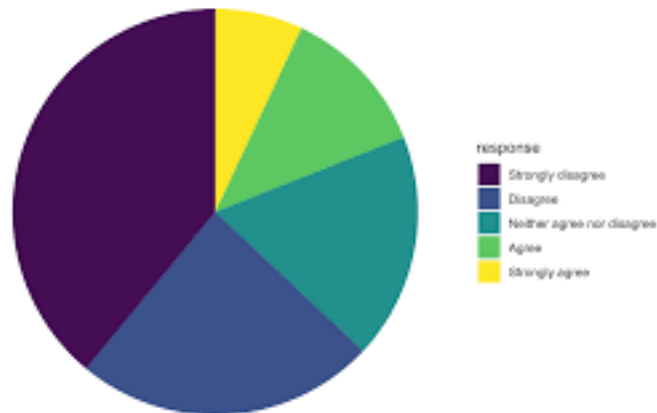

**I/C PRINCIPAL**  
**Chandrabhan Sharma College**  
**of Arts, Science & Commerce**  
 Powai-Vihar, Powai, Mumbai - 400 076  
 Tel. 25704526 / 25704530

3. The content was helpful?

4. The workshop was well organized?