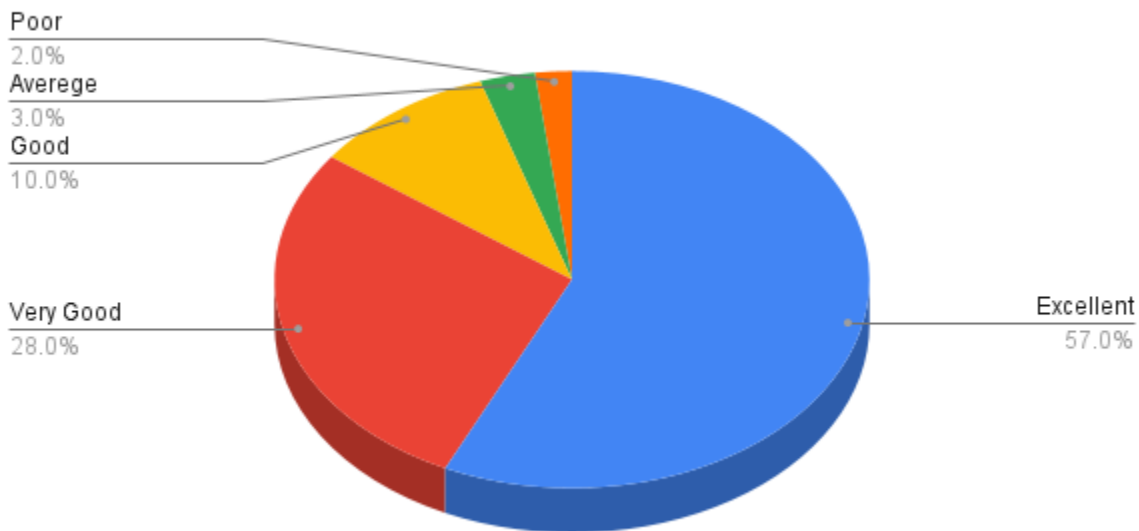

Was the language easy to understand

**I/C PRINCIPAL**  
**Chandrabhan Sharma College**  
**of Arts, Science & Commerce**  
Powai-Vihar, Powai, Mumbai - 400 076  
Tel. 25704526 / 25704530