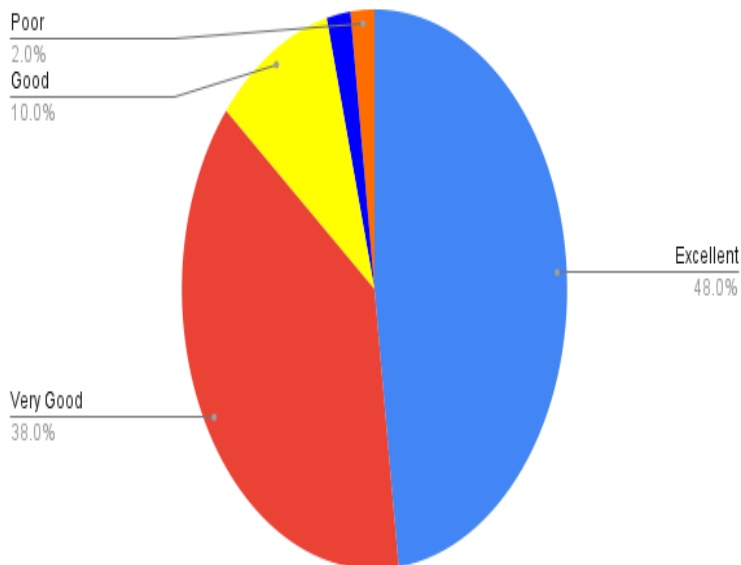

The course was well organized.

I/C PRINCIPAL
Chandrabhan Sharma College
of Arts, Science & Commerce
Powai-Vihar, Powai, Mumbai - 400 076
Tel. 25704526 / 25704530