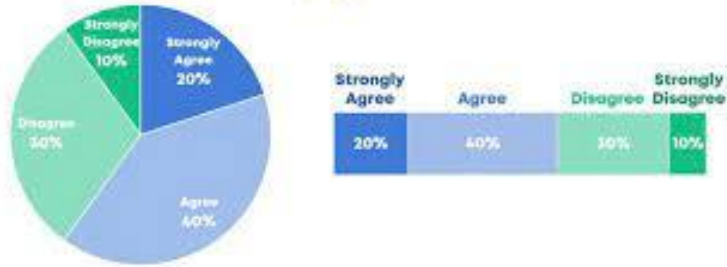

Department of Multimedia and Mass Communication (2019-20)

Certificate Program on
Creative Writing
Feedback

1. The information presented was relevant and useful?

2. The presenter provided adequate time for questions and answered them satisfactorily?