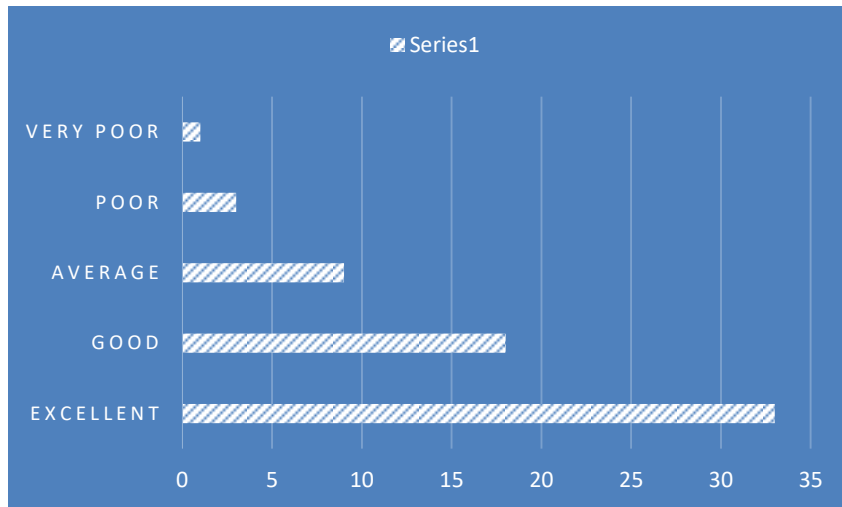

6. The presenter provided adequate time for questions and answered them satisfactorily.

I/C PRINCIPAL
Chandrabhan Sharma College
of Arts, Science & Commerce
Powai-Vihar, Powai, Mumbai - 400 076
Tel. 25704526 / 25704530