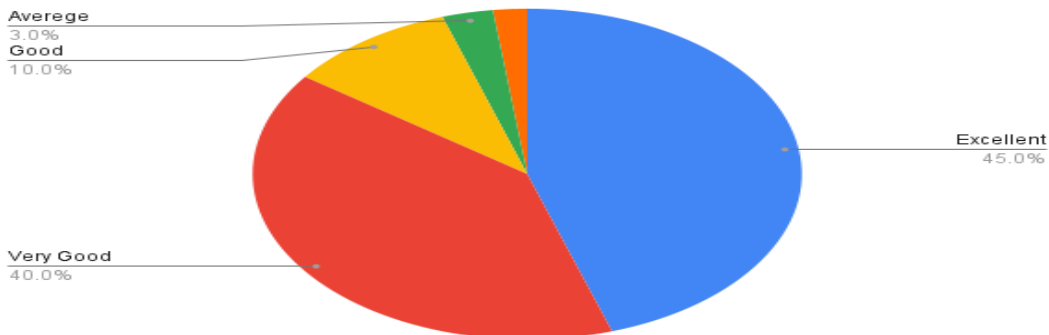

The objective of the course was stated clearly