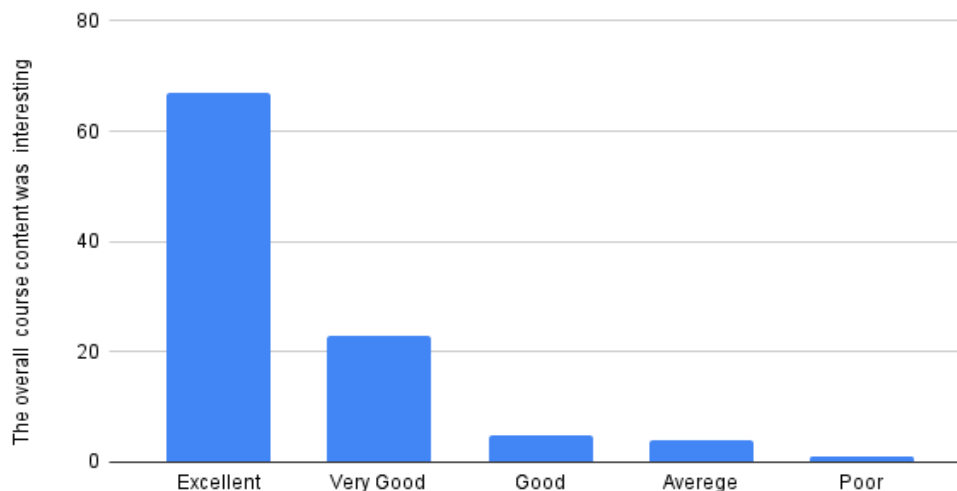

The overall course content was interesting

I/C PRINCIPAL
Chandrabhan Sharma College
of Arts, Science & Commerce
Powai-Vihar, Powai, Mumbai - 400 076
Tel. 25704526 / 25704530