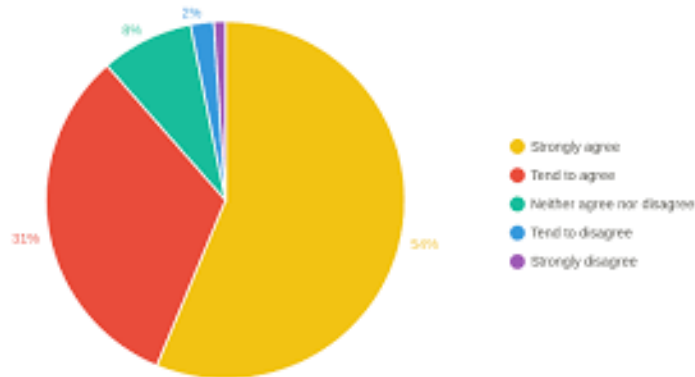

**I/C PRINCIPAL**  
**Chandrabhan Sharma College**  
**of Arts, Science & Commerce**  
 Powai-Vihar, Powai, Mumbai - 400 076  
 Tel. 25704526 / 25704530

3. The content was helpful?

4. The workshop was well organized?