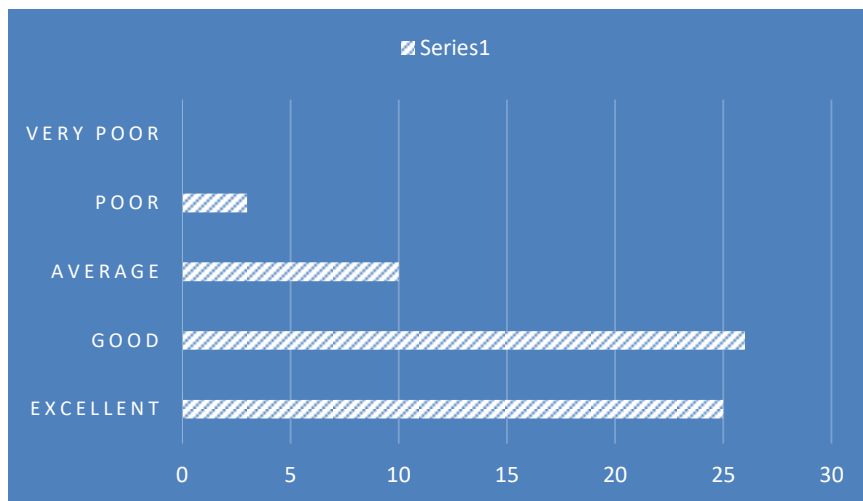

8. How would you rate this Certificate Program?

I/C PRINCIPAL
Chandrabhan Sharma College
of Arts, Science & Commerce
Powai-Vihar, Powai, Mumbai - 400 076
Tel. 25704526 / 25704530