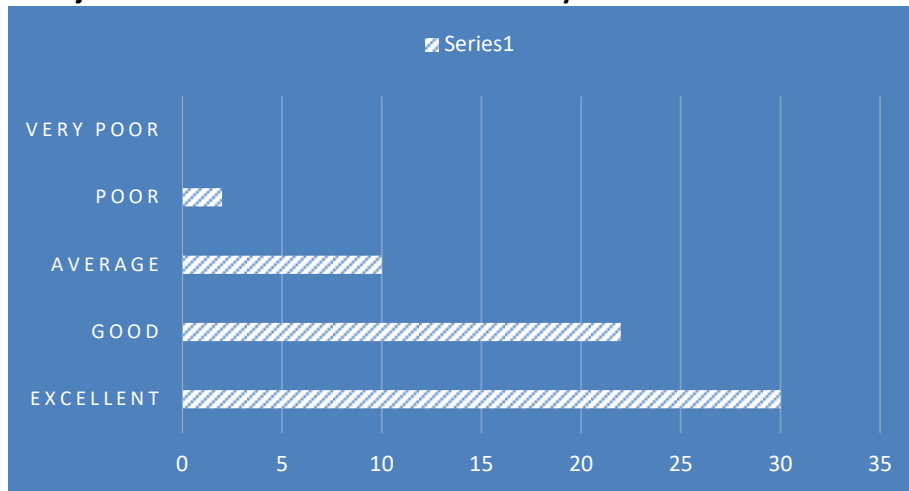

Smt. Durgadevi Sharma Charitable Trust's
Chandrabhan Sharma College

of Arts, Science & Commerce
(Affiliated to The University of Mumbai)
Accredited by NAAC 'B+'

94	CHOUDHARY MUKESH MOTIRAM SONI	Bcom	52	PASS
95	CHOUDHARY RAFIYA BEGUM MOHD ISHAQ SAMIRUNNISA	Bcom	56	PASS
96	COELHO ALISTER ASHLEY JAYASHREE	Bcom	54	PASS
97	DOLUI UMESHCHANDRA GOUTAM MENAKA	Bcom	73	PASS
98	GALOTI NEHA RAJKUMAR RANI	Bcom	35	PASS
99	GHAGAT ANJALI SATYAVAN POONAM	Bcom	58	FAIL
100	VERMA SANDIP PRAKASH SANJU	Bcom	60	PASS
101	VISHWAKARMA VIJAYLAXMI MATBAR USHA DEVI	Bcom	74	PASS
102	VISHWAKARMA PRIYANKA RAMBARAN SAVITRI	Bcom	72	PASS
103	YADAV SANIYA HARISHCHANDRA PRAMILA	Bcom	78	PASS
104	YADAV RENU SHOBHNATH SUSHILA	Bcom	62	PASS
105	YADAV PRIYA RAMPYARE KALAWATI	Bcom	79	PASS
106	PRAJAPATI SAURABH RADHESHAM JAYA	Bcom	68	PASS
107	SRIVASTAV ASHUTOSH DAROGALAL MEENA	Bcom	57	PASS
108	KANOJIA SOHAM SURENDRA GEETA	Bcom	46	PASS
109	YADAV ARATI VIDHINATH REETA	Bcom	56	PASS
110	GUPTA ARJUN RAMESH ANITA	Bcom	54	PASS
111	PAL SUNILKUMAR RAMSAGAR SUSHILADEVI	Bcom	46	PASS
112	SINGH NITIN MUKESH SARITA	Bcom	72	PASS
113	K ALAN BIJU MINI	Bcom	62	PASS
114	PALKAR RUSHIKESH JAGANNATH JAYASHRI	Bcom	57	PASS
115	PANDEY ATUL PUSHKARNATH MANJU	Bcom	46	PASS
116	PAUL PRITI VILAS SATYABHAMA	Bcom	35	PASS
117	PRAJAPATI ASHA BHURARAM LAXMI	Bcom	52	FAIL
118	RANE HARSHADA BALIRAM GEETA	Bcom	56	PASS

I/C PRINCIPAL
Chandrabhan Sharma College
of Arts, Science & Commerce
Powai-Vihar, Powai, Mumbai - 400 076
Tel. 25704526 / 25704530

Powai Vihar, Powai, Mumbai - 400 076, Maharashtra, India. Tel.: +91 22 2570 4526 / 2570 4530
E-mail: cbscollege@gmail.com Website: www.cscollege.co.in

Feedback Analysis

Certificate Program in English Speaking Course

1. Objectives of the course were stated clearly

2. The content of the Program was helpful

I/C PRINCIPAL
Chandrabhan Sharma College
of Arts, Science & Commerce
Powai-Vihar, Powai, Mumbai - 400 076
Tel. 25704526 / 25704530